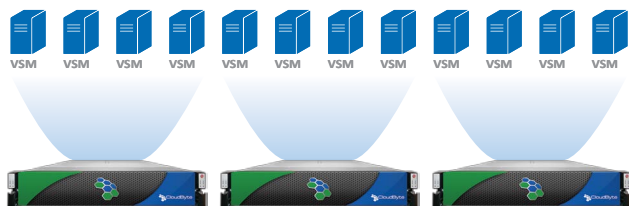

CLOUDBYTE ELASTISTOR™ APPLIANCE

Storage Solutions for Shared Multi-Application Environments

CLOUDBYTE ELASTISTOR APPLIANCE FEATURES

- Instantly spin out Virtual Storage Machines (VSMs) like VMs in the server world
- Scale across data centers by adding more ElastiStor nodes
- Define granular-level IOPS per volume

- Single console storage management across data centers

SPECIFICATIONS

	ESA-A10	ESA-A50	ESA-A100
Workload			
Supported Apps /VMs	10	50	100
Platform Configuration			
Processor	1x Xeon E5-2609 v2 (4 Cores)	4x Xeon E5-2609 v2 (16 Cores)	4x Xeon E5-2620 v2 (24 Cores)
DRAM Memory	32 GB	96 GB	192 GB
Storage Slots	12	24	24
Form Factor	2U	2U	2U
Storage Capacity			
Drive Types (SSD, HDD)	Hybrid	Hybrid	All-flash SSD
Raw Flash Capacity	960 GB	1.2 TB	15.6 TB
Raw Disk Capacity	12 TB	17 TB	–
Typical Usable Capacity with Compression Only	2X	2X	2X
Typical Usable Capacity with Compression and De-duplication	3-5X	3-5X	3-5X
Network			
10 GbE Ports	0	2	2
1 GbE Ports	2	2	2
Additional Specifications			
Optional Network	Quad-port 1 GbE Copper Dual-port 10 GbE Copper/Fiber Dual-port 8 Gb Fibre Channel		
Protocols	CIFS, NFS, iSCSI, FCP		
Storage Efficiency	Inline de-duplication, inline compression, thin provisioning		
Storage Resilience	RAID5, RAID6, RAID10, RAID50, RAID60		
Data Integrity	Self-healing with 256-bit checksums		
Snapshots, Clones	Unlimited		
Add-on Features			
Plug-in Utilities	VMware, OpenStack, Citrix CloudStack, Microsoft SQL Server		